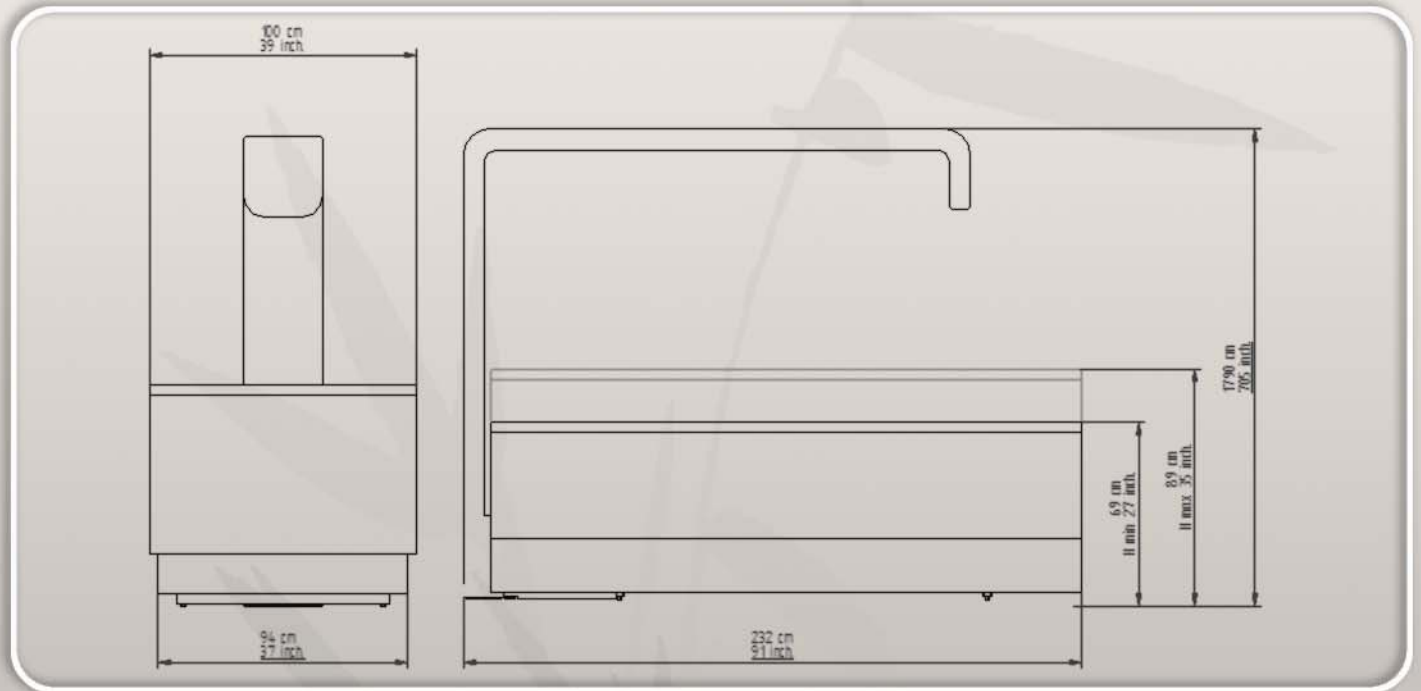

Temperature display

Aemotio Spa

TECHNICAL SPECIFICATIONS

Thermostatic valve